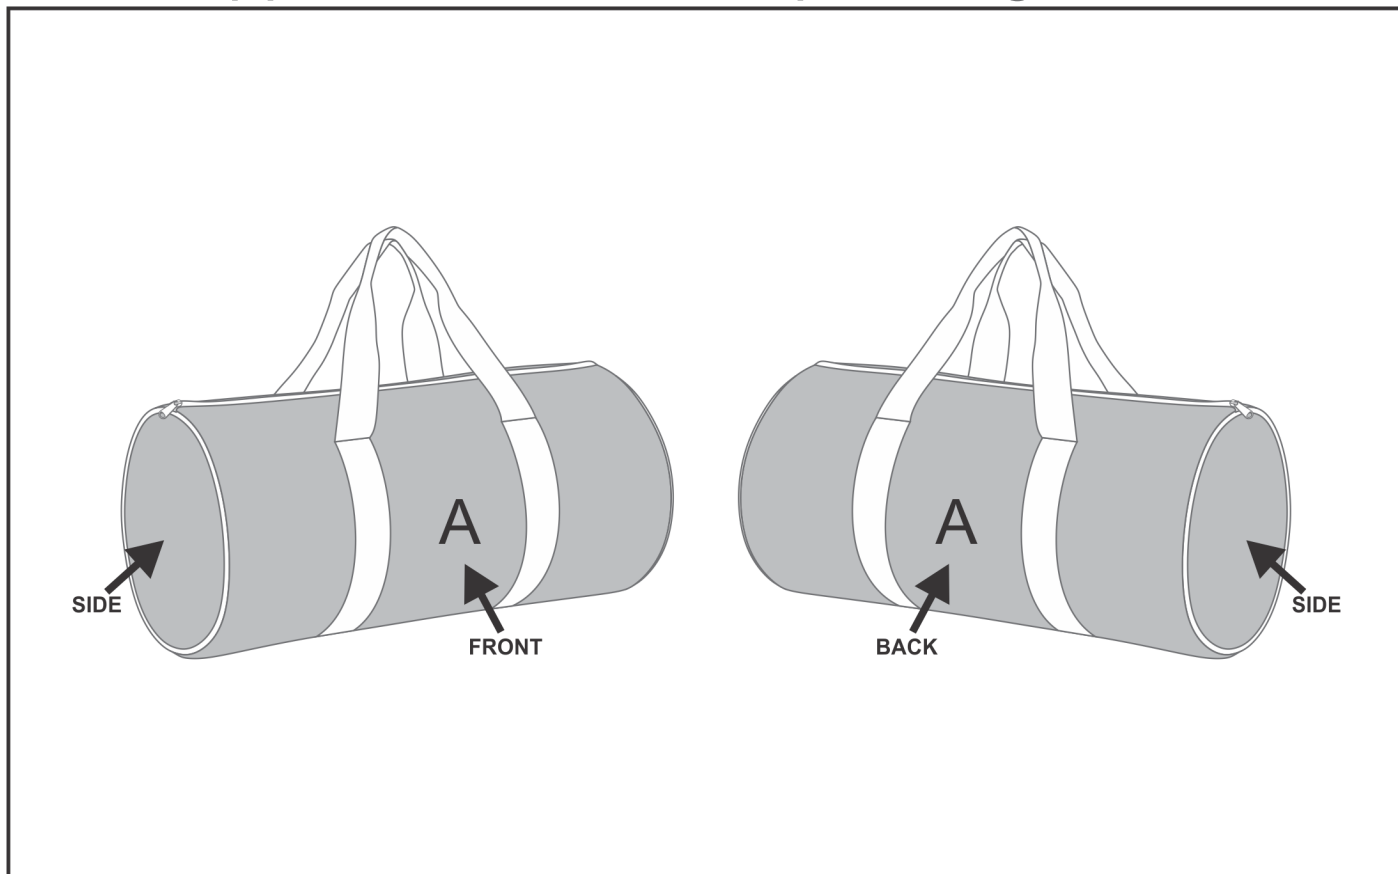

SG-HP-51-G

PPS Hoppla Carter Barrel Sport Bag

Need to know:

- Includes 1-Position Sublimation (setup fees apply)
- **Please Note: We cannot guarantee 100% logo Alignment on all Brandable Panels.**

Branding Options:

Position A

1. Custom Sublimation A (CPSUB-A)
Full Colour
Size: 1400mm wide x 965mm high